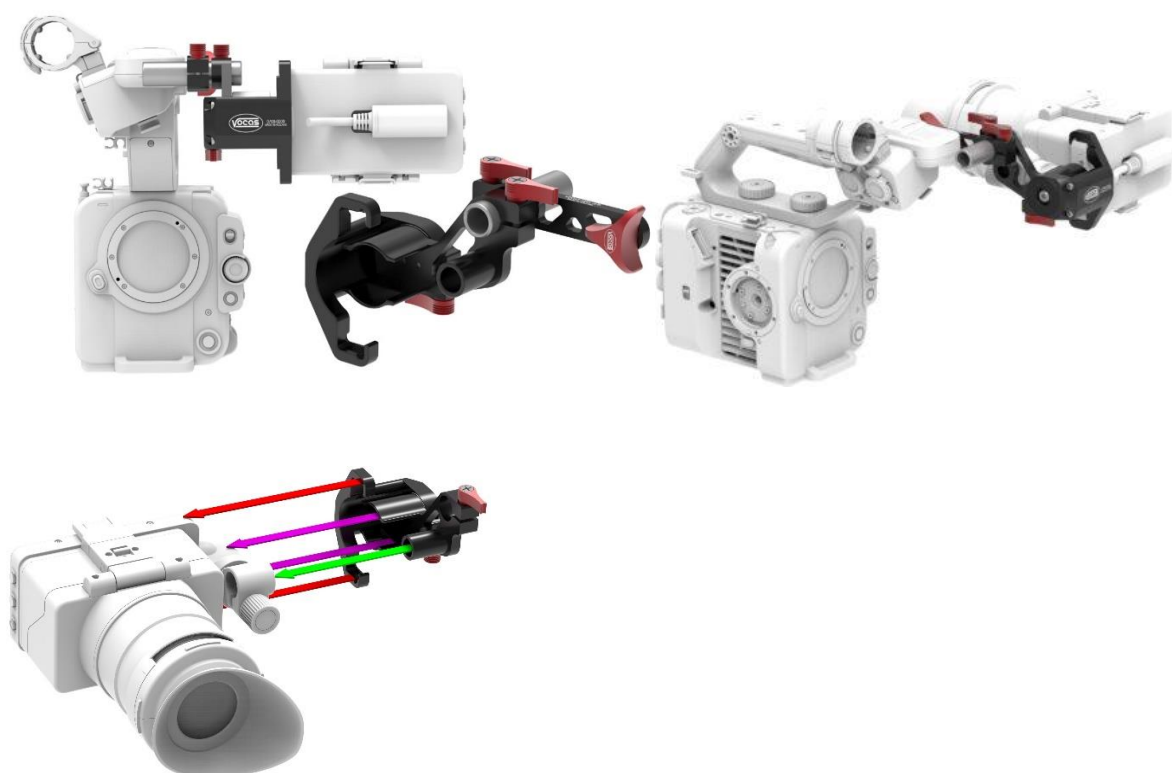

# Kit LCD monitor support kit for Sony FX6 & FS5

When the optional Sony eyepiece is used on the Sony FX6 LCD monitor, this bracket offers additional stability and an adjustable friction needed to support the extra weight of the eyepiece. This kit includes a robust and longer 8T to 15mm bracket.

This kit includes our 56mm long Sony 8T to 15mm viewfinder bracket. This viewfinder bracket replaces the original Sony PXW-FS5 or FX6 viewfinder bracket and offers a stronger, 30 mm longer connection.